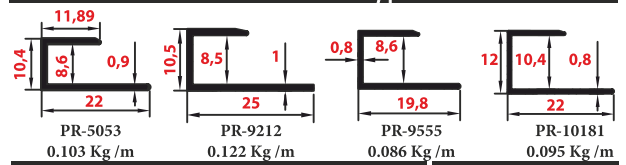

Other Mold Types

Color selections

Lenght

2.50 cm
2.70 cm
Customized

Other Mold Types

Color selections

Lenght

2.50 cm
2.70 cm
Customized