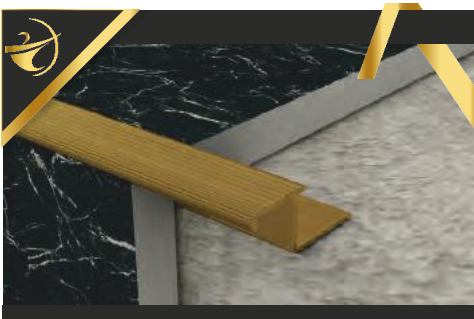

Merdiven Basamak Profilleri / Stair Noising Profiles
Treppenkanten und Winkelprofile

Other Mold Types

Color selections

Lenght

2.50 cm
2.70 cm
Customized

Other Mold Types

Color selections

Lenght

2.50 cm
2.70 cm
Customized

Other Mold Types

Color selections

Lenght

2.50 cm
2.70 cm
Customized

Other Mold Types

Color selections

Lenght

2.50 cm
2.70 cm
Customized

Other Mold Types

Color selections

Lenght

2.50 cm
2.70 cm
Customized