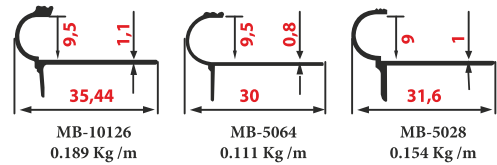

Lenght
2.50 cm
2.70 cm
Customized

Other Mold Types

Color selections

Lenght
2.50 cm
2.70 cm
Customized

Other Mold Types

Color selections

Lenght
2.50 cm
2.70 cm
Customized

Other Mold Types

Other Mold Types

Color selections

Lenght

2.50 cm
 2.70 cm
Customized

Other Mold Types

Color selections

Lenght

2.50 cm
 2.70 cm
Customized