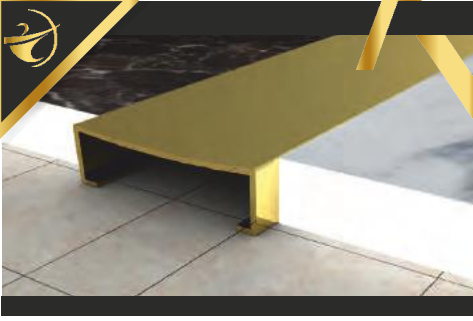

Fayans Çıtaları / Tile Trim Profiles / Filesen Profiles