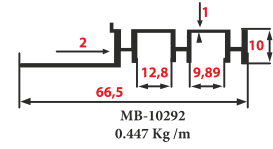

Other Mold Types

Color selections

Parlak / Bright
Mat /Mate

Gold Parlak
Gold Bright

BronzParlak
Bronze Bright

Firça Parlak
Brush Bright

Lenght

2.50 cm
2.70 cm
Customized