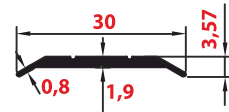

Other Mold Types

PR-9066
0.141 Kg/m

Color selections

Lenght

2.50 cm
2.70 cm
Customized

Other Mold Types

PR-5176
0.127 Kg/m

Color selections