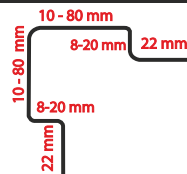

PS-1514

Color selections

Lenght

 2,44 cm
 2,70 cm

Fayans Profilleri (Paslanmaz Çelik)
Tile Trim Profiles (Stainless Steel) / Filesen Profile (Edelstahl)

Other Mold Types

PS-1515

Color selections

Lenght
 2,44 cm
 2,70 cm

Other Mold Types

PS-1516

Color selections

Lenght
 2,44 cm
 2,70 cm

Other Mold Types

PS-1517

Color selections

Lenght
 2,44 cm
 2,70 cm

Other Mold Types

PS-1518

Color selections

Lenght
 2,44 cm
 2,70 cm

Other Mold Types

PS-1519

Color selections

Lenght
 2,44 cm
 2,70 cm

Fayans Profilleri (Paslanmaz Çelik)
Tile Trim Profiles (Stainless Steel) / Filesen Profile (Edelstahl)

Other Mold Types

PS-1501

Color selections

Lenght

2,44 cm
2,70 cm

Other Mold Types