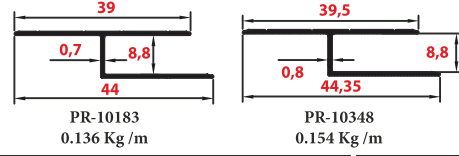

Other Mold Types

Color selections

Lenght

2.50 cm
2.70 cm
Customized