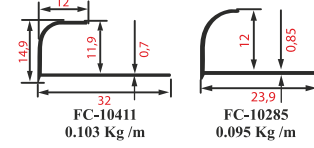

Other Mold Types

Color selections

Lenght

2.50 cm
2.70 cm
Customized