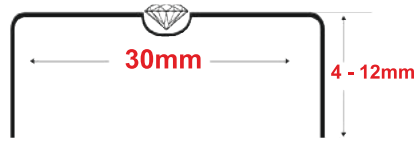

Lenght
 2,44 cm
 2,70 cm

Fayans Profilleri (Paslanmaz Çelik)
Tile Trim Profiles (Stainless Steel) / Filesen Profile (Edelstahl)

Other Mold Types

PS-1501

Color selections

Lenght

2,44 cm
2,70 cm

Other Mold Types

PS-1502

Color selections

Lenght

2,44 cm
2,70 cm

Other Mold Types

PS-5472

Color selections

Lenght

2,44 cm
2,70 cm

Other Mold Types

PS-1503

Color selections

Lenght

2,44 cm
2,70 cm

Other Mold Types

PS-1504