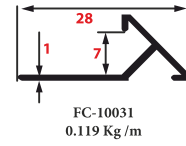

Lenght

2.50 cm
2.70 cm
Customized

Fayans Çıtaları / Tile Trim Profiles / Filesen Profiles

Other Mold Types

Color selections

Lenght

2.50 cm
2.70 cm
Customized

Other Mold Types

Color selections

Lenght

2.50 cm
2.70 cm
Customized

Other Mold Types

Color selections

Lenght

2.50 cm
2.70 cm
Customized

Other Mold Types

Color selections

Lenght

2.50 cm
2.70 cm
Customized

Other Mold Types

Color selections

Lenght

2.50 cm
2.70 cm
Customized

Fayans Çıtaları / Tile Trim Profiles / Filesen Profiles