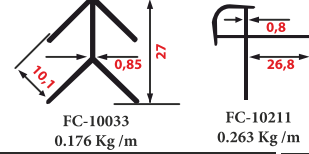

Other Mold Types

Color selections

Lenght
2.50 cm
2.70 cm
Customized

Other Mold Types

Color selections

Lenght
2.50 cm
2.70 cm
Customized

Other Mold Types

Color selections

Lenght
2.50 cm
2.70 cm
Customized

Other Mold Types

Color selections

Lenght
2.50 cm
2.70 cm
Customized

Other Mold Types

Color selections

Lenght
2.50 cm
2.70 cm
Customized

Other Mold Types