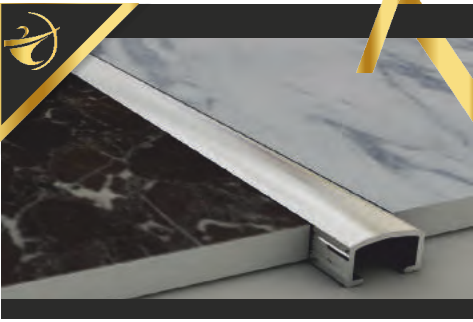

Lenght

2.50 cm
2.70 cm
Customized

Fayans Çıtaları / Tile Trim Profiles / Filesen Profiles

Other Mold Types

Color selections

Lenght

2.50 cm
2.70 cm
Customized

Other Mold Types