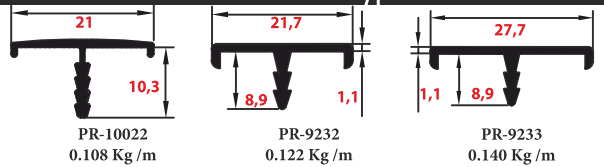

Other Mold Types

Color selections

Lenght

2.50 cm
2.70 cm
Customized

Other Mold Types

Color selections

Lenght

2.50 cm
2.70 cm
Customized

Fayans Profilleri (Paslanmaz Çelik)
Tile Trim Profiles (Stainless Steel) / Filesen Profile (Edelstahl)

Other Mold Types

PS-1505

Color selections				Lenght
				2,44 cm
				2,70 cm

Other Mold Types

PS-1506

Color selections				Lenght
				2,44 cm
				2,70 cm