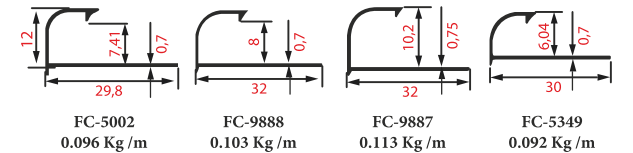

Other Mold Types

Color selections

Lenght

2.50 cm
2.70 cm
Customized