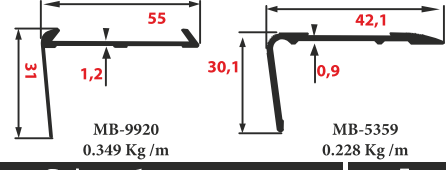

Other Mold Types

Color selections

Parlak / Bright
Mat /Mate

Gold Parlak
Gold Bright

BronzParlak
Bronze Bright

Firça Parlak
Brush Bright

Lenght

2.50 cm
2.70 cm
Customized