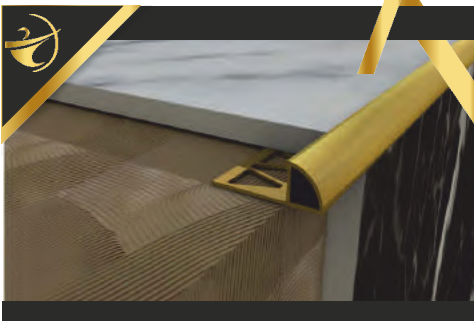

Other Mold Types

Color selections

Lenght
2.50 cm
2.70 cm
Customized

Other Mold Types

Color selections

Lenght
2.50 cm
2.70 cm
Customized

Other Mold Types

Color selections