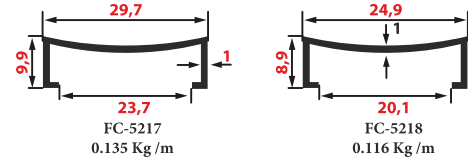

Lenght

2.50 cm
2.70 cm
Customized

Other Mold Types

Color selections

Lenght

2.50 cm
2.70 cm
Customized

Other Mold Types

Color selections

Lenght

2.50 cm
2.70 cm
Customized

Fayans Çıtaları / Tile Trim Profiles / Filesen Profiles

Other Mold Types

Color selections

Lenght

2.50 cm
2.70 cm
Customized

Other Mold Types

Color selections

Lenght

2.50 cm
2.70 cm
Customized

Other Mold Types

Color selections

Lenght

2.50 cm
2.70 cm
Customized

Other Mold Types