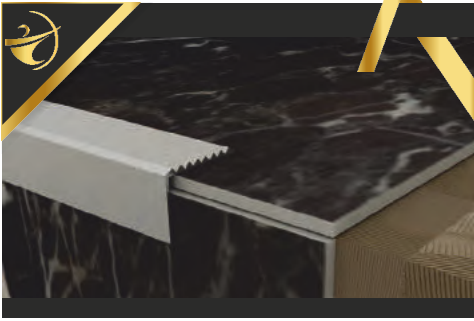

Merdiven Basamak Profilleri / Stair Noising Profiles
Treppenkanten und Winkelprofile