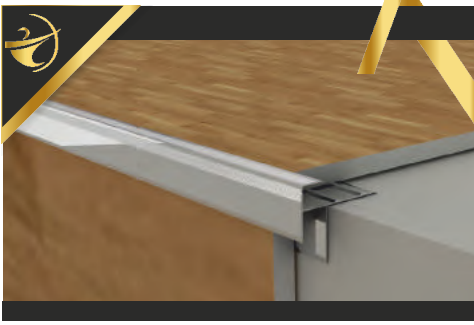

Other Mold Types

Color selections

Parlak / Bright
Mat /Mate

Gold Parlak
Gold Bright

BronzParlak
Bronze Bright

Firça Parlak
Brush Bright

Lenght

2.50 cm
2.70 cm
Customized