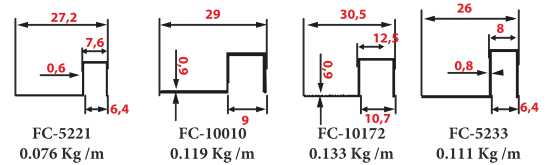

Color selections

Lenght

2.50 cm
2.70 cm
Customized

Other Mold Types

Color selections

Lenght

2.50 cm
2.70 cm
Customized

Fayans Çıtaları / Tile Trim Profiles / Filesen Profiles