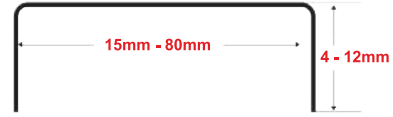

Lenght
 2,44 cm
 2,70 cm

Other Mold Types

PS-1516

Color selections

Lenght
 2,44 cm
 2,70 cm

Other Mold Types

PS-1517

Color selections

Lenght
 2,44 cm
 2,70 cm

Other Mold Types

PS-1518

Color selections

Lenght
 2,44 cm
 2,70 cm

Other Mold Types

PS-1519

Color selections

Lenght
 2,44 cm
 2,70 cm

Fayans Profilleri (Paslanmaz Çelik)
Tile Trim Profiles (Stainless Steel) / Filesen Profile (Edelstahl)

Other Mold Types

PS-1501

Color selections

Lenght

2,44 cm
2,70 cm

Other Mold Types