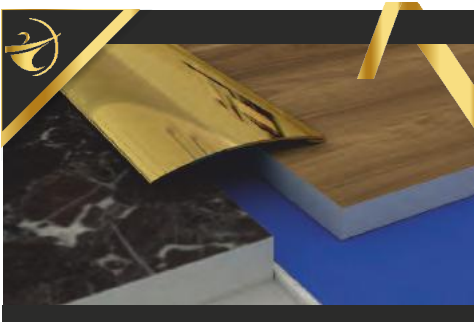

Other Mold Types

PS-1513

Color selections

Lenght

2,44 cm
2,70 cm