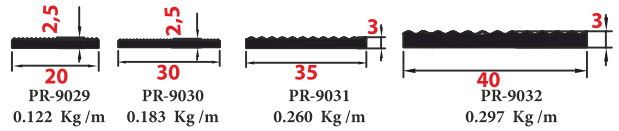

Other Mold Types

PR-9029
0.122 Kg/m

PR-9030
0.183 Kg/m

PR-9031
0.260 Kg/m

PR-9032
0.297 Kg/m

Color selections

Lenght

2.50 cm
2.70 cm
Customized