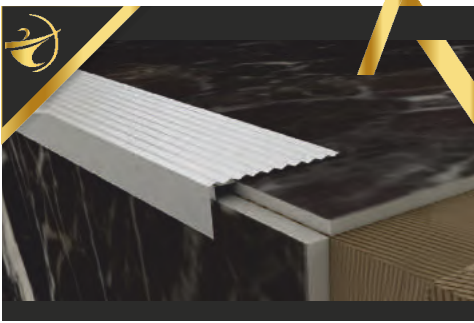

Lenght

 2.50 cm
 2.70 cm
 Customized

Merdiven Basamak Profilleri / Stair Noising Profiles
Treppenkanten und Winkelprofile

Other Mold Types

Color selections

Length

2.50 cm
2.70 cm
Customized

Other Mold Types