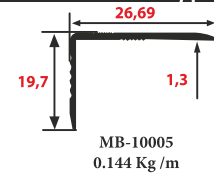

Other Mold Types

Color selections

Parlak / Bright
Mat /Mate

Gold Parlak
Gold Bright

BronzParlak
Bronze Bright

Firça Parlak
Brush Bright

Lenght

2.50 cm
2.70 cm
Customized