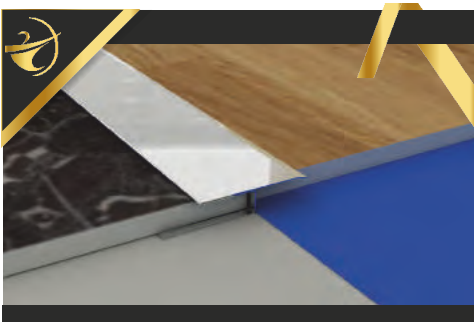

Other Mold Types

PS-1514

Color selections

Lenght

2,44 cm
2,70 cm