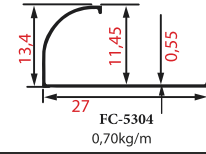

2.50 cm
2.70 cm
Customized

Other Mold Types

Color selections

Lenght

2.50 cm
2.70 cm
Customized

Other Mold Types

Color selections

Lenght

2.50 cm
2.70 cm
Customized

Other Mold Types

Color selections

Lenght

2.50 cm
2.70 cm
Customized

Fayans Çıtaları / Tile Trim Profiles / Filesen Profiles

Other Mold Types

Color selections

Lenght

2.50 cm
2.70 cm
Customized

Other Mold Types

Color selections

Lenght

2.50 cm
2.70 cm
Customized

Other Mold Types

Color selections