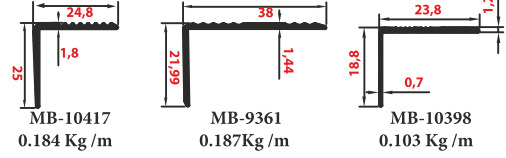

Lenght

 2.50 cm
 2.70 cm
 Customized

Merdiven Basamak Profilleri / Stair Noising Profiles
Treppenkanten und Winkelprofile

Other Mold Types

Color selections

Length

2.50 cm
2.70 cm
Customized

Other Mold Types