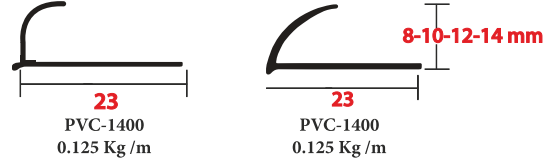

Other Mold Types

Color selections

Lenght

2.50 cm
2.70 cm
Customized