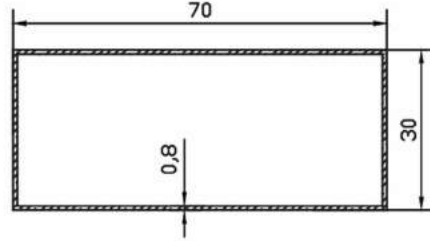

Fayans Çıtaları(PVC) / Tile Trim Profiles(PVC)
Filesen Profile (PVC)

Other Mold Types

Color selections

Lenght

2.50 cm
2.70 cm
Customized

Provides excellent protection and elegant ceramic texture appearance to the in and outer corner/edges of ceramic application.
These colors apply to all products.

ARKADIA

Tesisat Sifonları / Sanitary Strainers

Alüminyum Fayans Mastarı
Aluminium Ano Straight Edge

Size - Boy
2.50 cm - 2.70 cm

M-10174
0.425 kg/m

Alüminyum Bıçak Mastarı
Straight Edge Knife Shape

Size - Boy
2.50 cm - 2.70 cm