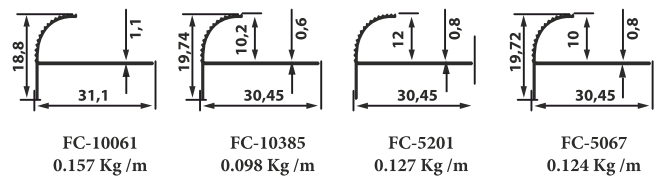

Color selections

Length

2.50 cm
2.70 cm
Customized

Other Mold Types

Color selections

Length

2.50 cm
2.70 cm
Customized

Halı Parke Geçiş Çıtalari / Connecting and Edge Trim Profiles Übergangs und Abschluß Profile