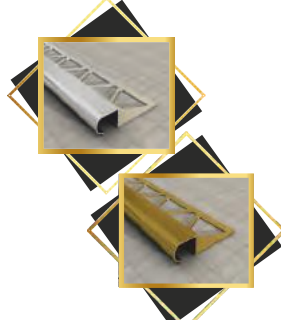

Merdiven Basamak Profilleri / Stair Noising Profiles
Treppenkanten und Winkelprofile

Other Mold Types

Color selections

Lenght

2.50 cm
2.70 cm
Customized

Other Mold Types

Color selections

Lenght

2.50 cm
2.70 cm
Customized

Other Mold Types

Color selections

Lenght

2.50 cm
2.70 cm
Customized

Other Mold Types

Color selections

Lenght

2.50 cm
2.70 cm
Customized

Other Mold Types

Color selections

Lenght

2.50 cm
2.70 cm
Customized