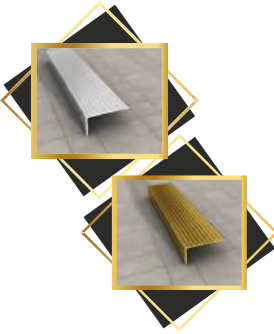

Merdiven Basamak Profilleri / Stair Noising Profiles
Treppenkanten und Winkelprofile

Other Mold Types

Color selections

Length

2.50 cm
2.70 cm
Customized

Other Mold Types

Color selections

Length

2.50 cm
2.70 cm
Customized

Other Mold Types

Color selections

Length

2.50 cm
2.70 cm
Customized