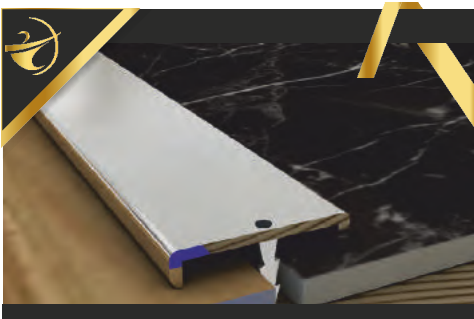

Halı Parke Geçiş Çıtaları / Connecting and Edge Trim Profiles
Übergangs und Abschalls Profile

Other Mold Types

Color selections

Lenght

2.50 cm
2.70 cm
Customized

Other Mold Types

Color selections

Lenght

2.50 cm
2.70 cm
Customized

Other Mold Types

Color selections

Lenght

2.50 cm
2.70 cm
Customized

Other Mold Types

Color selections

Lenght

2.50 cm
2.70 cm
Customized