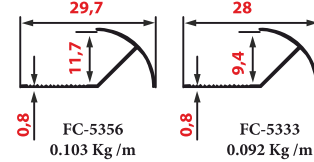

2.50 cm
2.70 cm
Customized

Other Mold Types

Color selections

Lenght

2.50 cm
2.70 cm
Customized

Fayans Çıtaları / Tile Trim Profiles / Filesen Profiles

Other Mold Types

Color selections

Lenght

2.50 cm
2.70 cm
Customized

Other Mold Types

Color selections

Lenght

2.50 cm
2.70 cm
Customized

Other Mold Types

Color selections