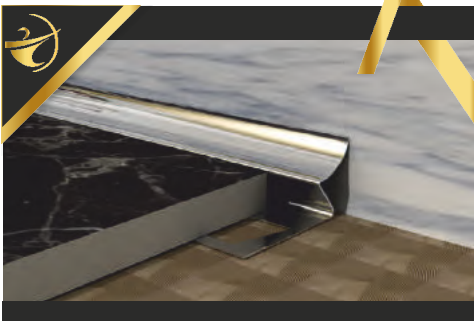

Other Mold Types

PS-1512

Color selections

Lenght

2,44 cm
2,70 cm