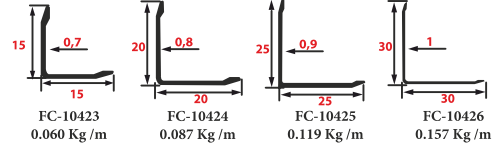

Lenght
2.50 cm
2.70 cm
Customized

Other Mold Types

Color selections

Lenght
2.50 cm
2.70 cm
Customized

Other Mold Types

Color selections

Lenght
2.50 cm
2.70 cm
Customized

Other Mold Types