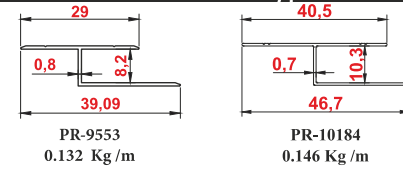

Other Mold Types

Color selections

Lenght

2.50 cm
2.70 cm
Customized