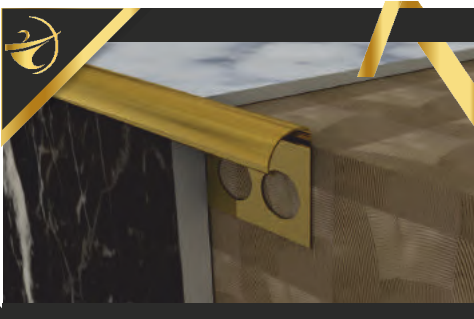

Other Mold Types

PS-1507

Color selections				Lenght
				2,44 cm
				2,70 cm

Other Mold Types

PS-1508

Color selections				Lenght
				2,44 cm
				2,70 cm

Other Mold Types

PS-1509