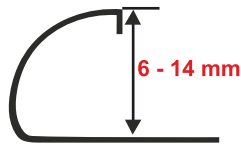

Other Mold Types

PS-1507

Color selections				Lenght
				2,44 cm
				2,70 cm

Other Mold Types

PS-1508

Color selections				Lenght
				2,44 cm
				2,70 cm

Other Mold Types

PS-1509

Color selections				Lenght
				2,44 cm
				2,70 cm

Fayans Profilleri (Paslanmaz Çelik)
Tile Trim Profiles (Stainless Steel) / Filesen Profile (Edelstahl)

Other Mold Types

PS-1510

Color selections

Lenght

 2,44 cm
 2,70 cm