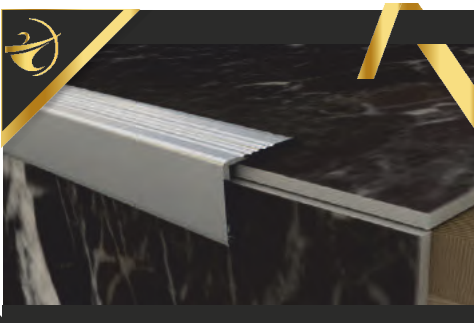

Other Mold Types

Color selections

Parlak / Bright
Mat /Mate

Gold Parlak
Gold Bright

BronzParlak
Bronze Bright

Firça Parlak
Brush Bright

Lenght

2.50 cm
2.70 cm
Customized