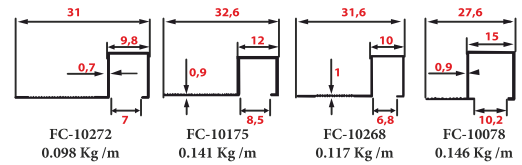

Color selections

Lenght

2.50 cm
2.70 cm
Customized

Other Mold Types

Color selections

Lenght

2.50 cm
2.70 cm
Customized

Other Mold Types