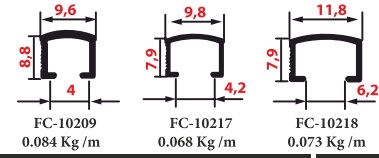

Lenght

2.50 cm
2.70 cm
Customized

Other Mold Types

Color selections

Lenght

2.50 cm
2.70 cm
Customized

Other Mold Types

Color selections

Lenght

2.50 cm
2.70 cm
Customized

Fayans Çıtaları / Tile Trim Profiles / Filesen Profiles

Other Mold Types

Color selections

Lenght

2.50 cm
2.70 cm
Customized

Other Mold Types

Color selections

Lenght

2.50 cm
2.70 cm
Customized

Other Mold Types

Color selections

Lenght

2.50 cm
2.70 cm
Customized

Other Mold Types