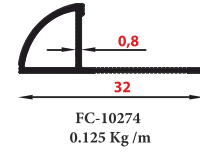

Other Mold Types

Color selections

Lenght
2.50 cm
2.70 cm
Customized