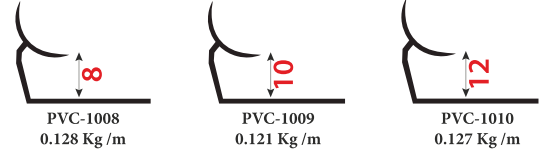

Other Mold Types

Color selections

Lenght

2.50 cm
2.70 cm
Customized