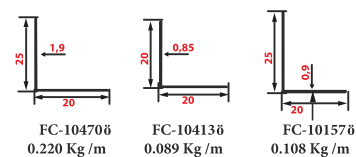

Lenght
2.50 cm
2.70 cm
Customized

Other Mold Types

Color selections

Lenght
2.50 cm
2.70 cm
Customized

Other Mold Types

Color selections

Lenght
2.50 cm
2.70 cm
Customized

Other Mold Types