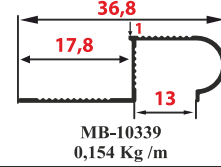

Other Mold Types

Color selections