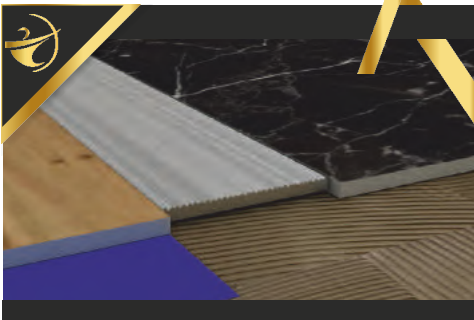

Halı Parke Geçiş Çıtalari / Connecting and Edge Trim Profiles Übergangs und Abschalls Profile

Other Mold Types

PR-9066
0.141 Kg/m

Color selections

Lenght

2.50 cm
2.70 cm
Customized

Other Mold Types

PR-5176
0.127 Kg/m

Color selections

Lenght

2.50 cm
2.70 cm
Customized

Other Mold Types

PR-9029
0.122 Kg/m

PR-9030
0.183 Kg/m

PR-9031
0.260 Kg/m

PR-9032
0.297 Kg/m

Color selections

Lenght

2.50 cm
2.70 cm
Customized

Other Mold Types

PR-5084
0.173 Kg/m

PR-10418
0.144 Kg/m

Color selections

Lenght

2.50 cm
2.70 cm
Customized

Other Mold Types

PR-10107
0.108 Kg/m

PR-10108
0.114 Kg/m

PR-10109
0.133 Kg/m

Color selections

Lenght

2.50 cm
2.70 cm
Customized