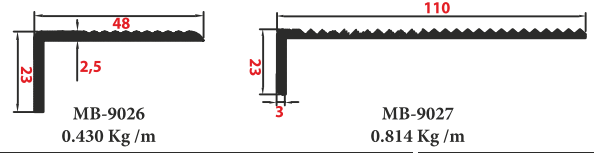

Lenght

 2.50 cm
 2.70 cm
 Customized

Merdiven Basamak Profilleri / Stair Noising Profiles
Treppenkanten und Winkelprofile

Other Mold Types

Color selections

Length

2.50 cm
2.70 cm
Customized

Other Mold Types