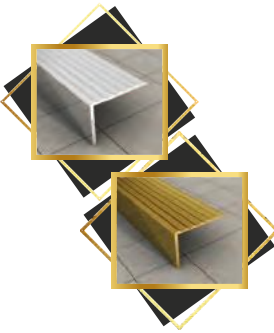

Merdiven Basamak Profilleri / Stair Noising Profiles
Treppenkanten und Winkelprofile