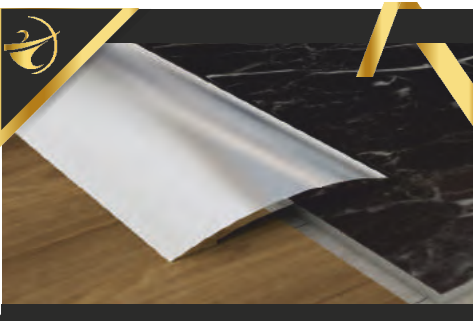

Other Mold Types

Color selections

Lenght

2.50 cm
2.70 cm
Customized