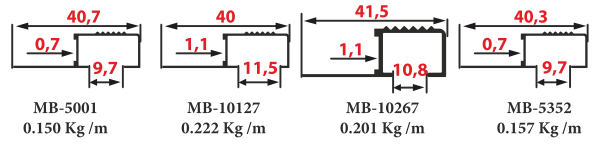

Other Mold Types