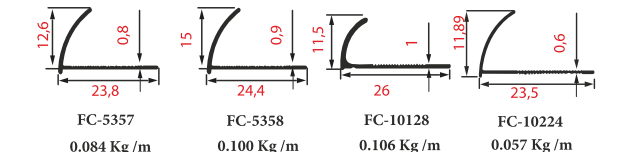

Other Mold Types

Color selections

Lenght

2.50 cm
2.70 cm
Customized