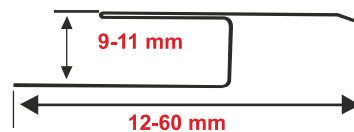

Other Mold Types