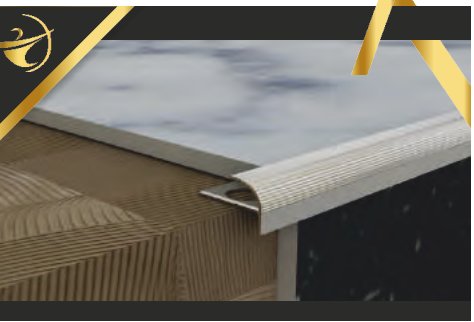

Merdiven Basamak Profilleri / Stair Noising Profiles
Treppenkanten und Winkelprofile

Other Mold Types

Color selections

Length

2.50 cm
2.70 cm
Customized

Other Mold Types

Color selections

Length

2.50 cm
2.70 cm
Customized

Other Mold Types

Color selections

Length

2.50 cm
2.70 cm
Customized