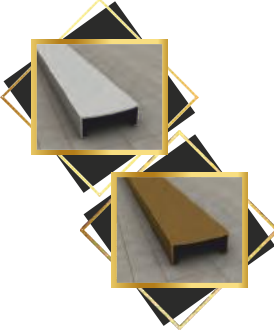

Fayans Çıtaları / Tile Trim Profiles / Filesen Profiles