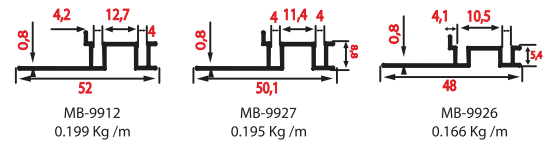

Other Mold Types