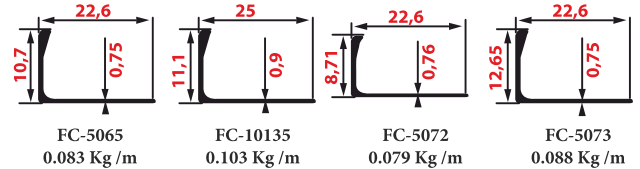

Lenght

2.50 cm
2.70 cm
Customized

Other Mold Types

Color selections

Lenght

2.50 cm
2.70 cm
Customized

Other Mold Types

Color selections

Lenght

2.50 cm
2.70 cm
Customized

Fayans Çıtaları / Tile Trim Profiles / Filesen Profiles

Other Mold Types

Color selections

Lenght

2.50 cm
2.70 cm
Customized

Other Mold Types