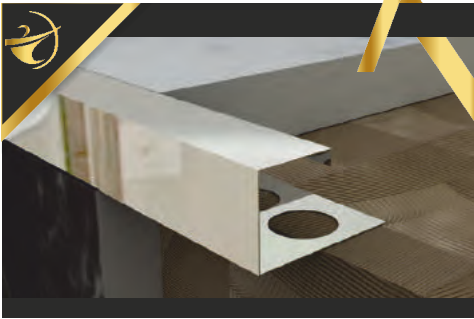

Fayans Profilleri (Paslanmaz Çelik)
Tile Trim Profiles (Stainless Steel) / Filesen Profile (Edelstahl)

Other Mold Types

PS-1505

Color selections				Lenght
				2,44 cm
				2,70 cm

Other Mold Types

PS-1506

Color selections				Lenght
				2,44 cm
				2,70 cm