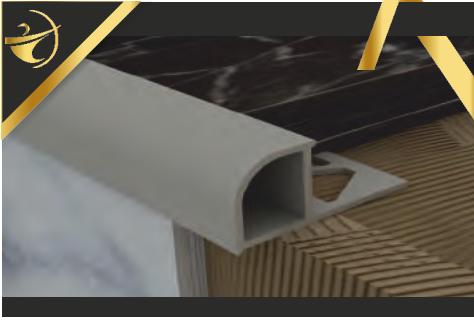

Fayans Çıtaları(PVC) / Tile Trim Profiles(PVC)
Filesen Profile (PVC)

Other Mold Types

Color selections

Lenght

2.50 cm
2.70 cm
Customized

Provides excellent protection and elegant ceramic texture appearance to the in and outer corner/edges of ceramic application.
These colors apply to all products.