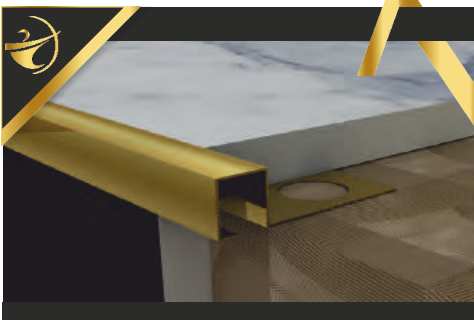

Fayans Profilleri (Paslanmaz Çelik)
Tile Trim Profiles (Stainless Steel) / Filesen Profile (Edelstahl)

Other Mold Types

PS-1505

Color selections				Lenght
				2,44 cm
				2,70 cm

Other Mold Types

PS-1506

Color selections				Lenght
				2,44 cm
				2,70 cm