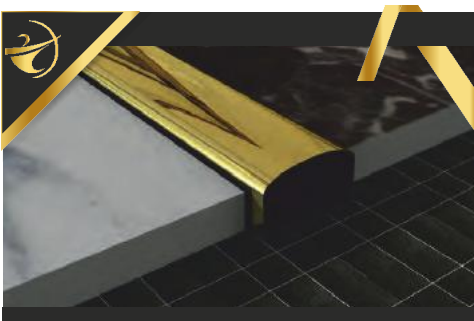

2,44 cm
2,70 cm

Other Mold Types

PS-1503

Color selections

Lenght

2,44 cm
2,70 cm

Other Mold Types

PS-1504