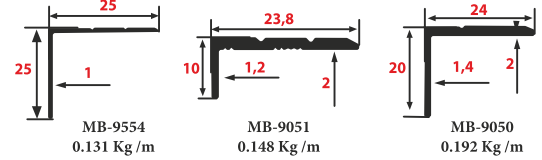

Other Mold Types

Color selections

Parlak / Bright
Mat /Mate

Gold Parlak
Gold Bright

BronzParlak
Bronze Bright

Firça Parlak
Brush Bright

Lenght

2.50 cm
2.70 cm
Customized