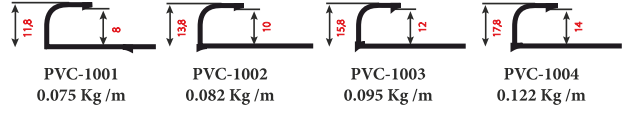

2,44 cm
2,70 cm

Other Mold Types

PS-1503

Color selections

Lenght

2,44 cm
2,70 cm

Other Mold Types

PS-1504

Color selections

Lenght

2,44 cm
2,70 cm

**Fayans Çıtaları(PVC) / Tile Trim Profiles(PVC)
 Filesen Profile (PVC)**

Other Mold Types

Color selections

Lenght

2.50 cm
2.70 cm
Customized