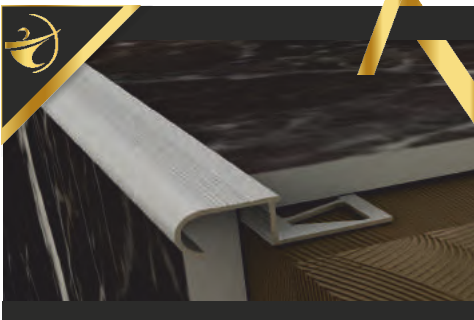

Other Mold Types

Color selections

Lenght

2.50 cm
2.70 cm
Customized