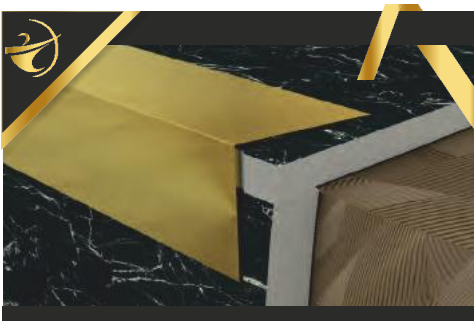

Lenght
2.50 cm
2.70 cm
Customized

Other Mold Types

Color selections

Lenght
2.50 cm
2.70 cm
Customized

Other Mold Types

Color selections

Lenght
2.50 cm
2.70 cm
Customized

Other Mold Types