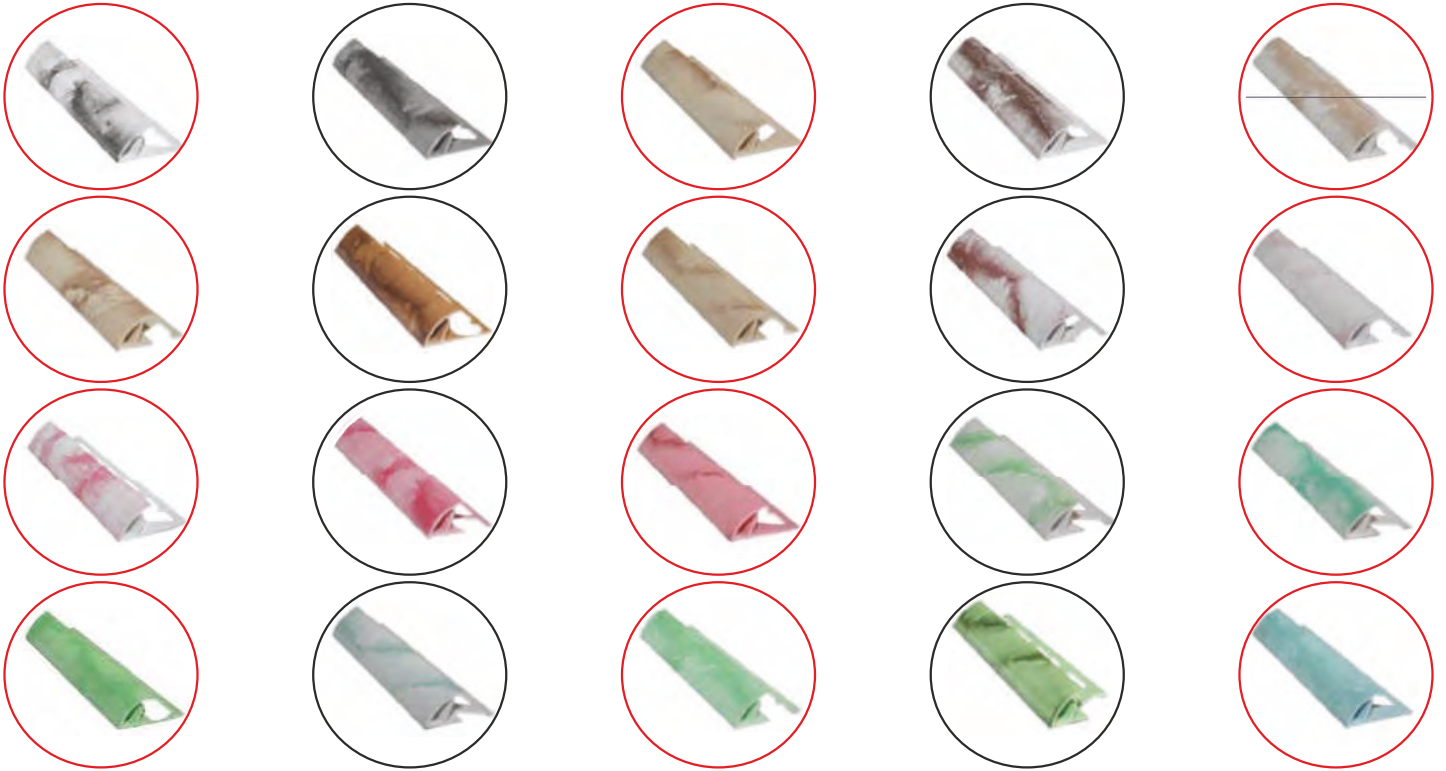

Fayans Çıtaları(PVC) / Tile Trim Profiles(PVC)
Filesen Profile (PVC)

Other Mold Types

Color selections

Lenght

2.50 cm
2.70 cm
Customized

Provides excellent protection and elegant ceramic texture appearance to the in and outer corner/edges of ceramic application.
These colors apply to all products.