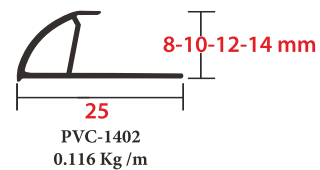

Color selections

Lenght

2,44 cm
2,70 cm

**Fayans Çıtaları(PVC) / Tile Trim Profiles(PVC)
 Filesen Profile (PVC)**

Other Mold Types

Color selections

Lenght

2.50 cm
2.70 cm
Customized

Other Mold Types

Color selections

Lenght

2.50 cm
2.70 cm
Customized

Other Mold Types

Color selections

Lenght

2.50 cm
2.70 cm
Customized