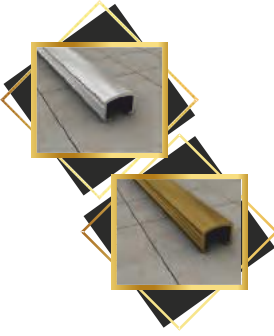

Lenght

2.50 cm
2.70 cm
Customized

Fayans Çıtaları / Tile Trim Profiles / Filesen Profiles

Other Mold Types

Color selections

Lenght

2.50 cm
2.70 cm
Customized

Other Mold Types