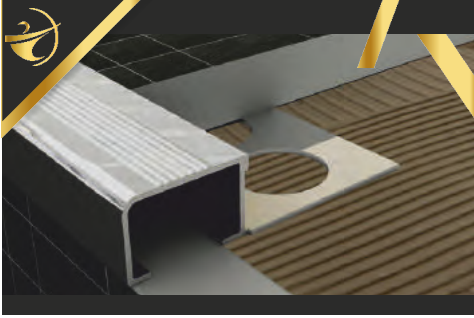

Merdiven Basamak Profilleri / Stair Noising Profiles
Treppenkanten und Winkelprofile