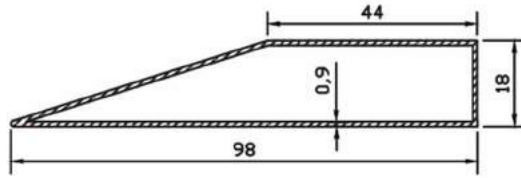

M-9324
0.532 kg/m

M-9324
0.532 kg/m

Size - Boy
2.50 cm - 2.70 cm