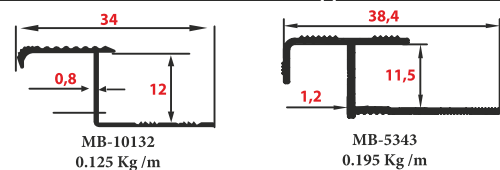

Other Mold Types

Color selections