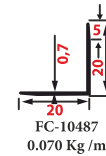

Lenght
2.50 cm
2.70 cm
Customized

Other Mold Types

Color selections

Lenght
2.50 cm
2.70 cm
Customized

Other Mold Types

Color selections

Lenght
2.50 cm
2.70 cm
Customized

Other Mold Types