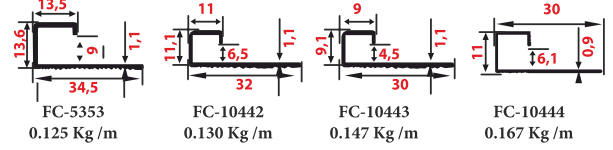

Other Mold Types

Color selections

Lenght
2.50 cm
2.70 cm
Customized