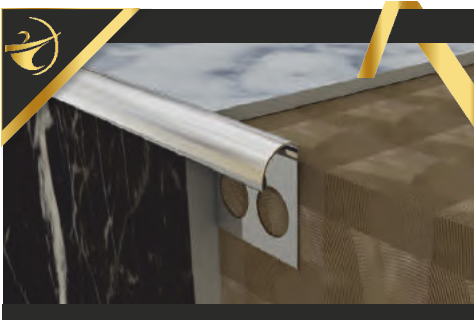

Other Mold Types

PS-1508

Color selections				Lenght
				2,44 cm
				2,70 cm