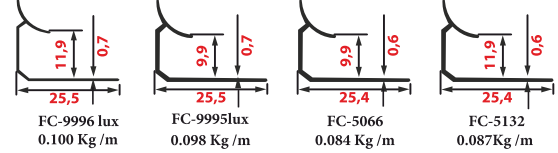

Lenght

2.50 cm
2.70 cm
Customized

Other Mold Types

Color selections

Lenght

2.50 cm
2.70 cm
Customized

Other Mold Types

Color selections