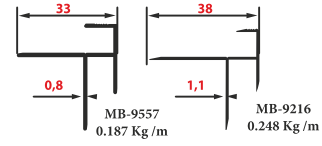

Other Mold Types

Color selections

Parlak / Bright
Mat /Mate

Gold Parlak
Gold Bright

BronzParlak
Bronze Bright

Firça Parlak
Brush Bright

Lenght

2.50 cm
2.70 cm
Customized