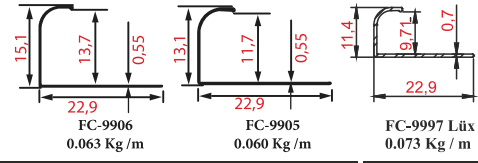

2.50 cm
2.70 cm
Customized

Other Mold Types

Color selections

Lenght

2.50 cm
2.70 cm
Customized

Fayans Çıtaları / Tile Trim Profiles / Filesen Profiles

Other Mold Types

Color selections

Lenght

2.50 cm
2.70 cm
Customized

Other Mold Types

Color selections

Lenght

2.50 cm
2.70 cm
Customized

Other Mold Types

Color selections