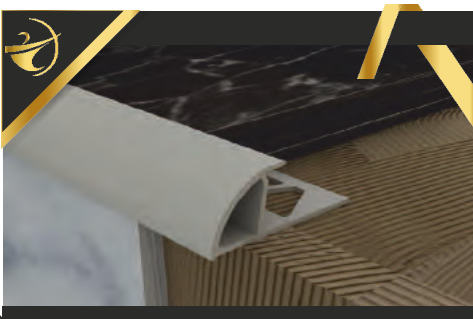

Other Mold Types

Color selections

Lenght

2.50 cm
2.70 cm
Customized